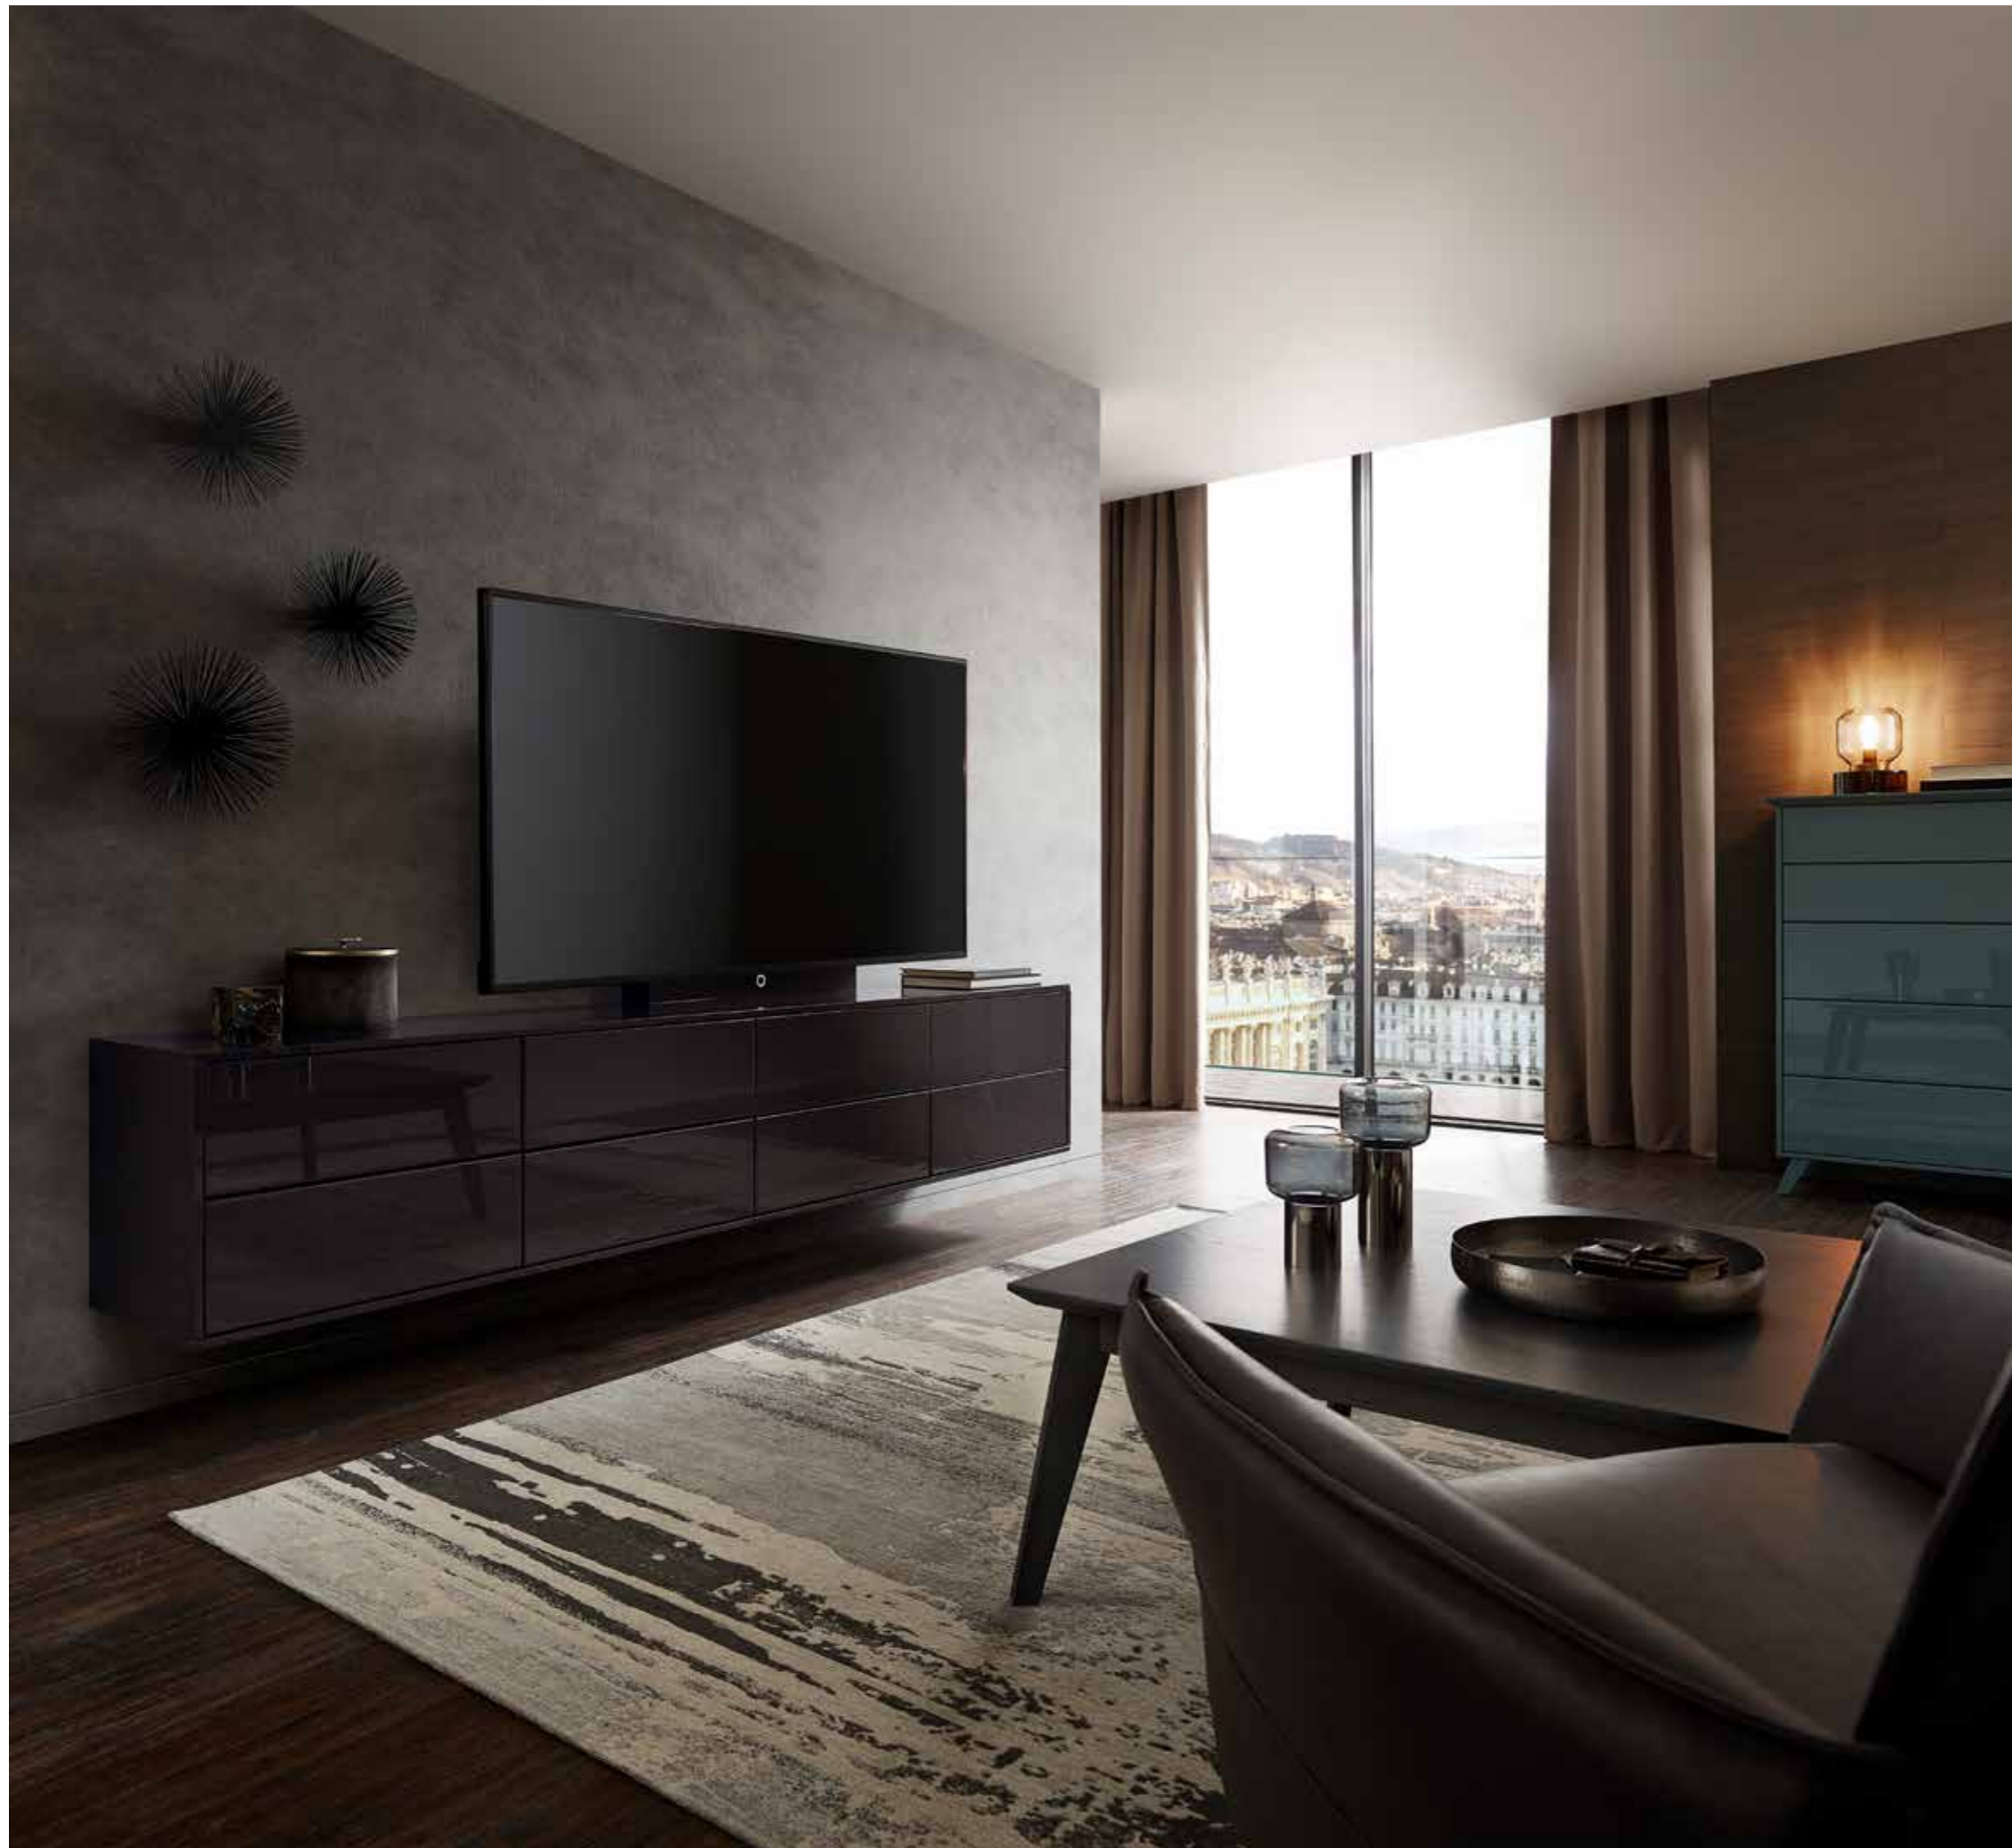

40-41

1. 68744 Wohnkombination *Living room combination*
   ↳ 273,2 cm ↳ 149,4 cm ↳ 49,2 cm
   P9 – Lack Agave HG *Agave lacquer HG*
   AN – Eiche Graphit *Graphite oak*
   ↳ Push to open *Push to open*
2. 91608 Stuhl R2 *Chair R2*
   ↳ 47,6 cm ↳ 90,5 cm ↳ 55,5 cm
   AN – Eiche Graphit *Graphite oak*
   1P – Leder *Leather* Hermes Djerba
3. 91608 Stuhl R2 mit Armlehne *Chair R2 with armrest*
   ↳ 54,8 cm ↳ 90,5 cm ↳ 57,5 cm
   AN – Eiche Graphit *Graphite oak*
   1P – Leder *Leather* Hermes Djerba
4. 90975 Esstisch *Dinner table*
   ↳ 190,0 cm ↳ 77,0 cm ↳ 95,0 cm
   AN – Eiche Graphit *Graphite oak*

42-43

1. 69497 Hängesideboard *Wall sideboard*
   ↳ 243,2 cm ↳ 47,2 cm ↳ 39,6 cm
   LG – Lack Graphit HG *Graphite lacquer HG*
   ↳ Push to open *Push to open*
2. 92452 Couchtisch *Coffee table*
   ↳ 95,0 cm ↳ 41,3 cm ↳ 95,0 cm
   AN – Eiche Graphit *Graphite oak*
3. 76477 Korpuselement *Carcass element*
   ↳ 78,2 cm ↳ 120,5 cm ↳ 39,6 cm
   P9 – Lack Agave HG *Agave lacquer HG*
   ↳ Push to open *Push to open*

AN

LG

P9

1P